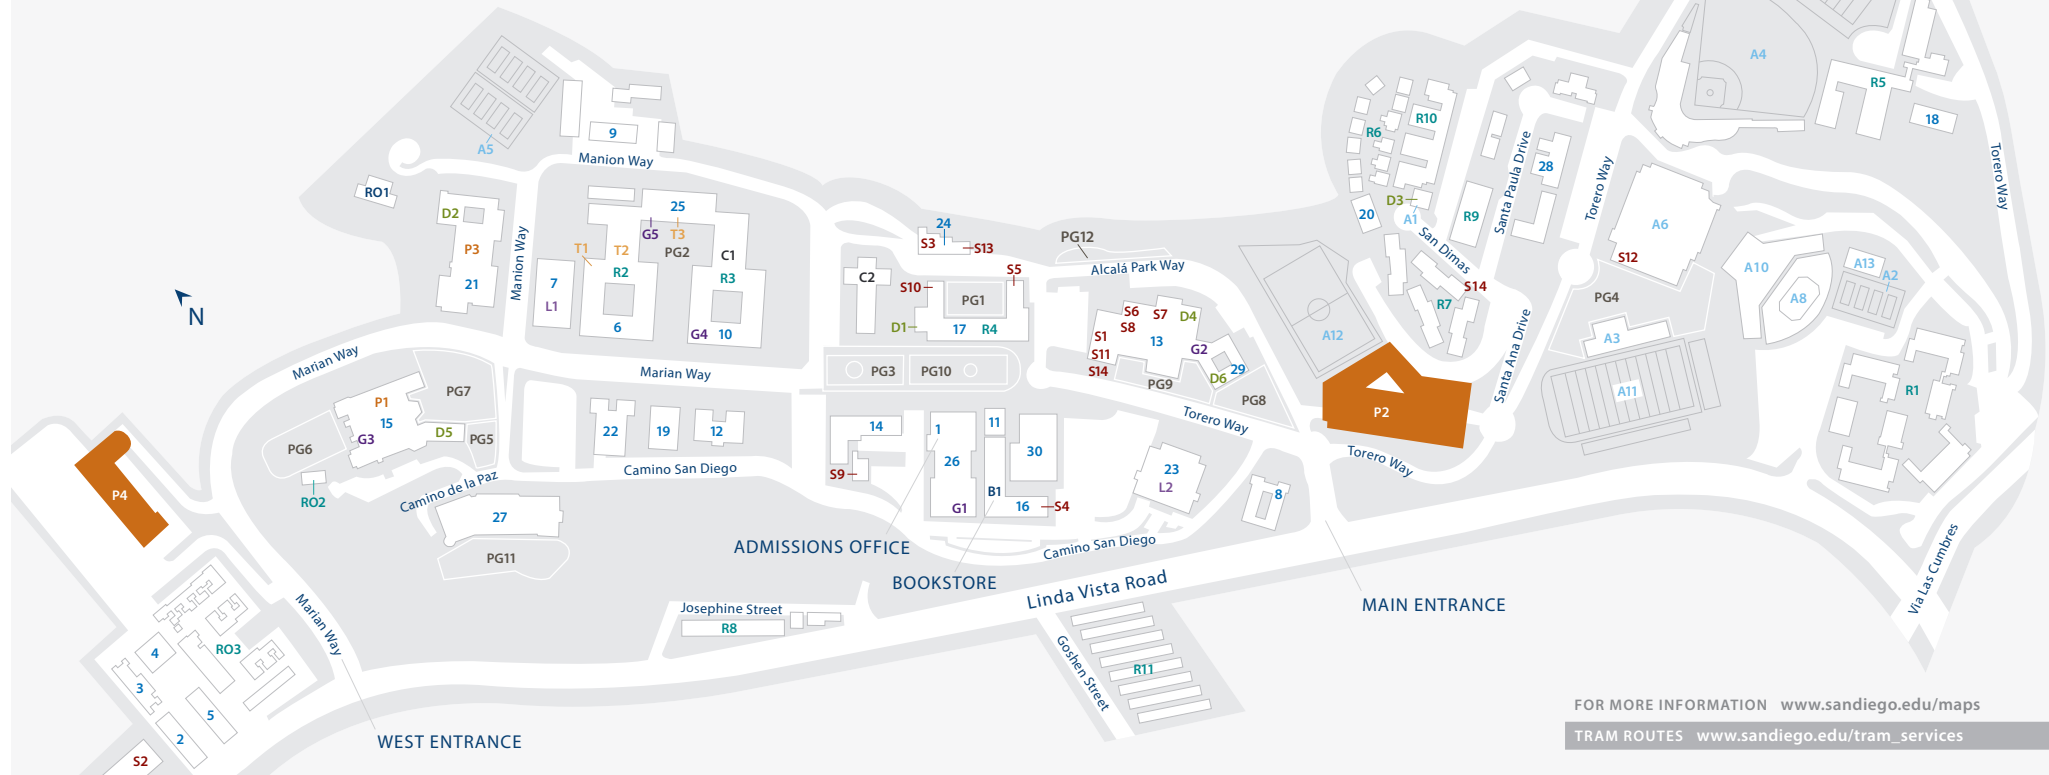

Welcome to the University of San Diego

FOR MORE INFORMATION www.sandiego.edu/maps

TRAM ROUTES www.sandiego.edu/tram_services

ACADEMIC AND ADMINISTRATIVE FACILITIES

- 1 Admissions Office and International Center (Serra Hall)
- 2 Alcalá Park West - Ávila
- 3 Alcalá Park West - Barcelona
- 4 Alcalá Park West - Coronado
- 5 Alcalá Park West - Durango
- 6 Camino Hall
- 7 Copley Library
- 8 Degheri Alumni Center
- 9 Facilities Management Complex
- 10 Founders Hall
- 11 Guadalupe Hall
- 12 Hahn School of Nursing and Health Science
- 13 Hahn University Center
- 14 Hughes Administration Center
- 15 Joan B. Kroc Institute for Peace & Justice
- 16 Loma Hall
- 17 Maher Hall
- 18 Manchester Family Child Development Center
- 19 Manchester Executive Conference Center
- 20 Mission Crossroads
- 21 Mother Rosalie Hill Hall
- 22 Olin Hall
- 23 Pardee Legal Research Center
- 24 Purchasing
- 25 Sacred Heart Hall / NROTC
- 26 Serra Hall
- 27 Shiley Center for Science and Technology
- 28 St. Francis Center for Priestly Formation
- 29 Student Life Pavilion
- 30 Warren Hall

ATHLETIC FACILITIES

- A1 Bosley Mission Café and Fitness Center
- A2 East Tennis Courts
- A3 Field House
- A4 Fowler Park / Cunningham Field
- A5 Hogan West Tennis Courts
- A6 Jenny Craig Pavilion / McNamara Fitness Center
- A7 Manchester Valley Field
- A8 Pool
- A9 Softball Field
- A10 Sports Center
- A11 Torero Stadium
- A12 Valley Field
- A13 Weight Room

BOOKSTORE

- B1 Torero Store (Loma Hall)

CHURCHES

- C1 Founders Chapel
- C2 The Immaculata

DINING AND CAFÉS

- D1 Aromas (Maher Hall)
- D2 Bert's Bistro (Mother Rosalie Hill Hall)
- D3 Bosley Mission Café and Fitness Center
- D4 La Gran Terraza (Hahn University Center)
- D5 La Paloma (Joan B. Kroc Institute for Peace & Justice)
- D6 Pavilion Dining / Tu Mercado / Frank's Lounge (Student Life Pavilion)